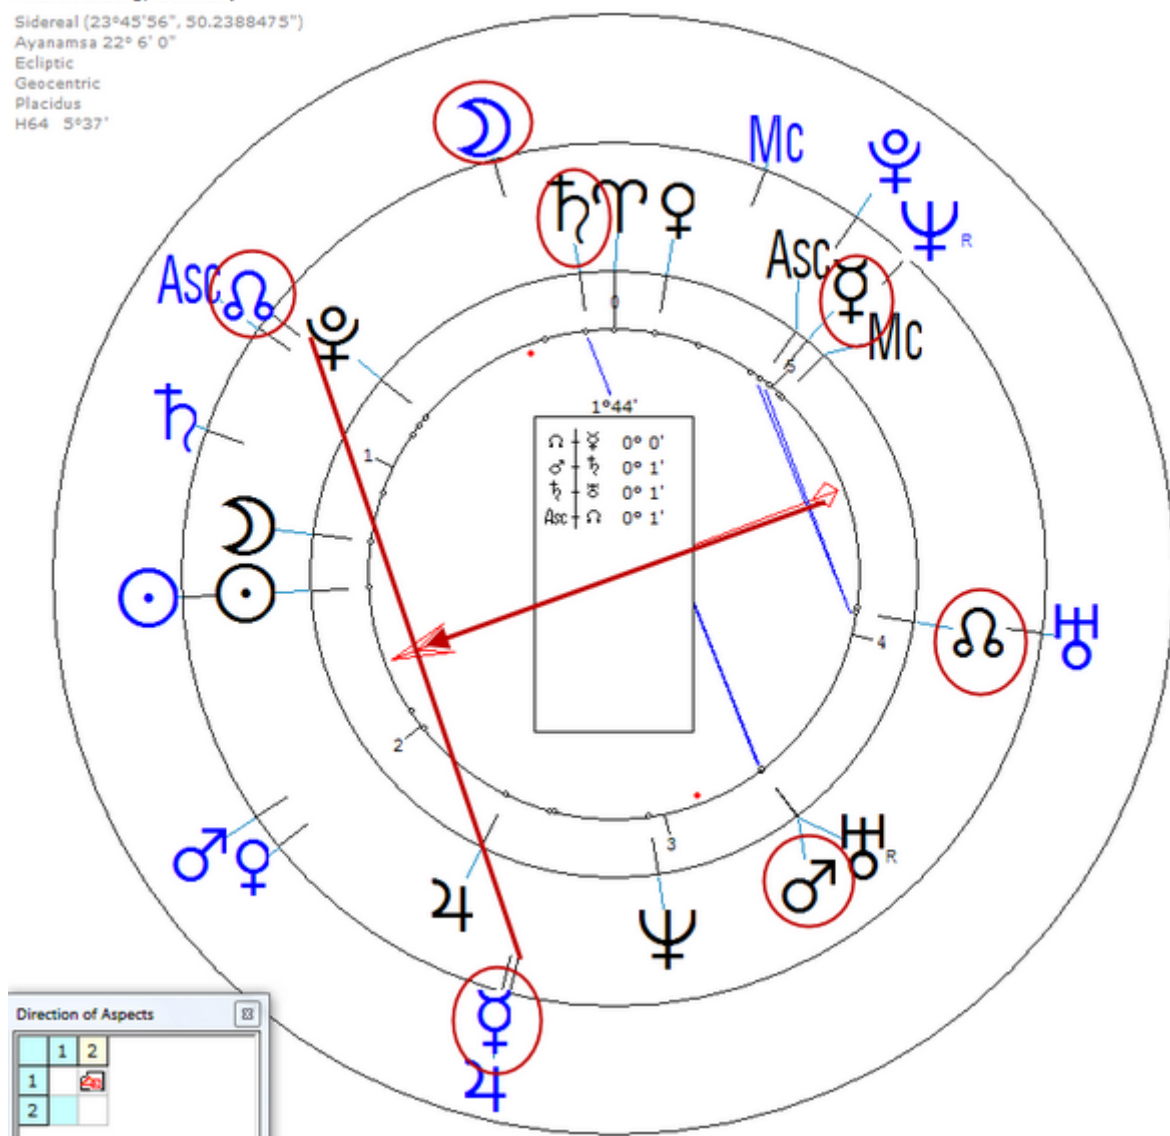

Kirchner, Ernst

6 May 1880 at 06:30 (= 06:30 AM)Aschaffenburg, Germany, 49n59, 9e09

German expressionist painter, sculptor and graphic artist.

<https://www.astro.com/astro-databank/Kirchner,_Ernst>

He committed suicide on 6/15/1938, Davos, Switzerland.

Solar Return (Harmonic 64)

Solar ☽ = Solar ♀/♁ = ♀_n/♁_n = ♂_n/♃_n

Kirchner, Ernst

6 May 1880 Thu 6:30 (GMT+0:36:36) 49n59 9e09
Aschaffenburg, Germany

Sidereal (23°45'56", 50.2388475")
Ayanamsa 22° 6' 0"
Ecliptic
Geocentric
Placidus
H64 5°37'